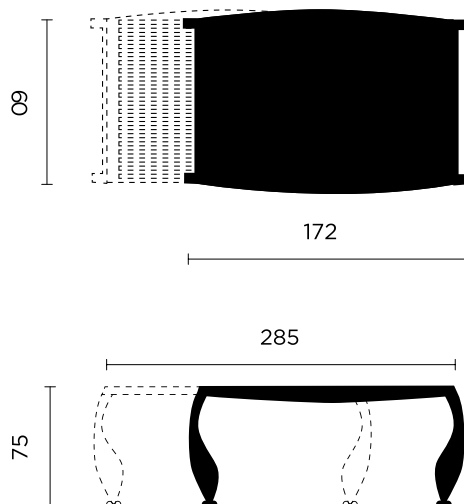

# Split

*since 1990*

**Poltrona**  
info@poltrona.it  
www.poltrona.it

---

**designer**

Ron Arad

**description**

The Split extendable table designed by Ron Arad in 1990 for Poltrona was one of the first items not self-produced by the English designer. Out of production for many years, it was reinserted in the catalogue in 2012, in the context of the program of reissued pieces of Centro Studi Poltrona. The top made with slats of various types of wood makes it possible to alter the size. It features elegant arched legs in brushes steel, giving the table an original sculptural dimension.

**typology**

Extendable table

**dimension**

172/285[a] x 90[w] x 75[h] cm

---

**materials**

Steel and massive wood

**colours**