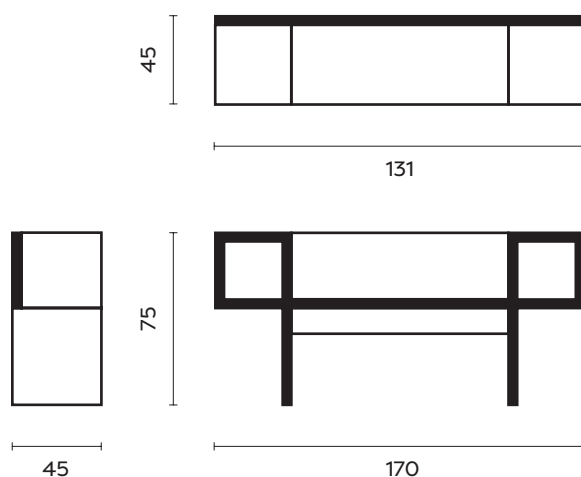

## description

The Canton wooden bench, designed by Franco Raggi in 1988, fitted out with two spaces on the sides—containers for magazines, books and phone directories, still in use at the time—ideally designed for home entrances, «was born, —Franco Raggi writes—, from a graphic exercise: a black line which in its continuous path creates two squares connected by a horizontal line. Dragging this line into the third dimension, I realised that the solid thus obtained could be a bench, not a comfortable seat, but for temporary use, where ergonomics could be sacrifice in favour of an abstract, almost neoplastic image. Books and things could be put in the squares transformed into open compartments.»

## dimension

170[l] x 45[w] x 75[h] cm

---

**materials**

Beech wood with  
melamine edge and water  
painting

**colors**

Beech and Black

Beech