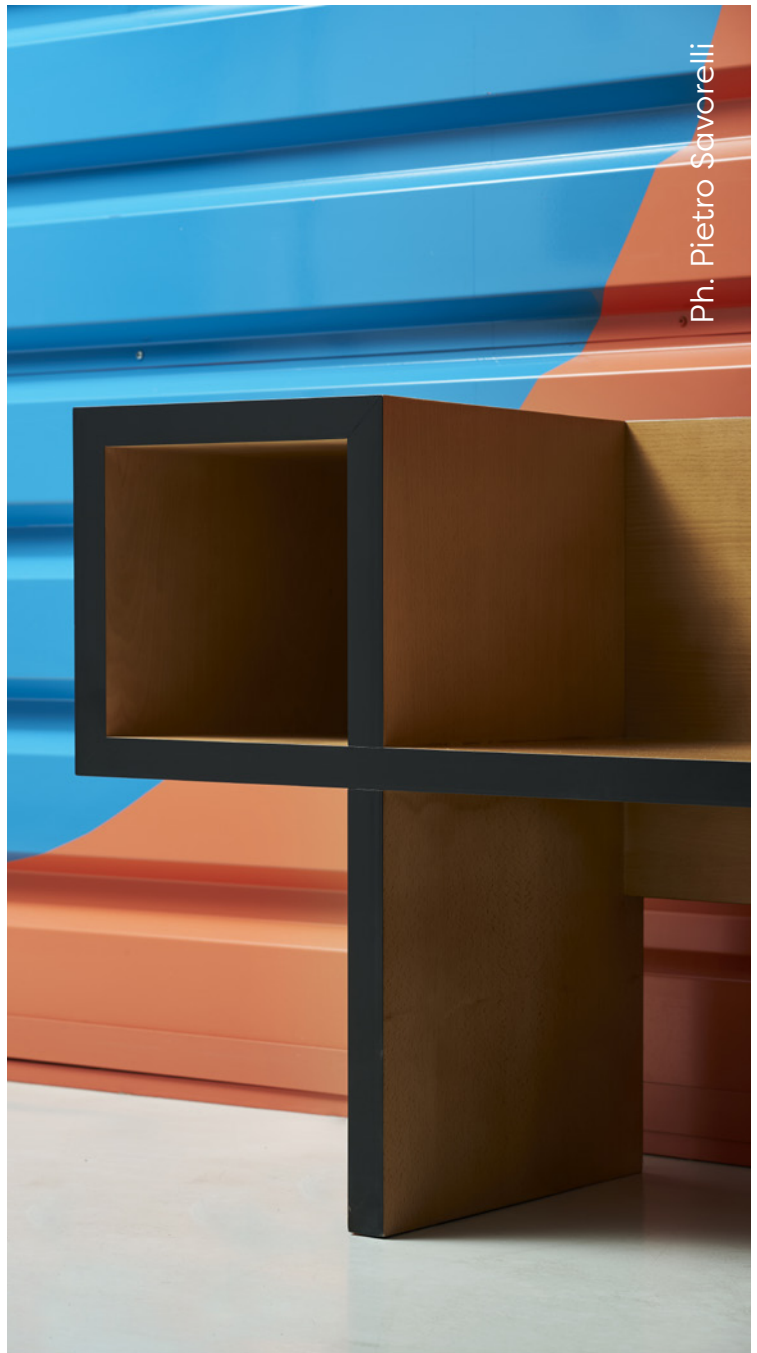

↶ *The Student Hotel, Florence. 2020*

Ph. Pietro Savorelli